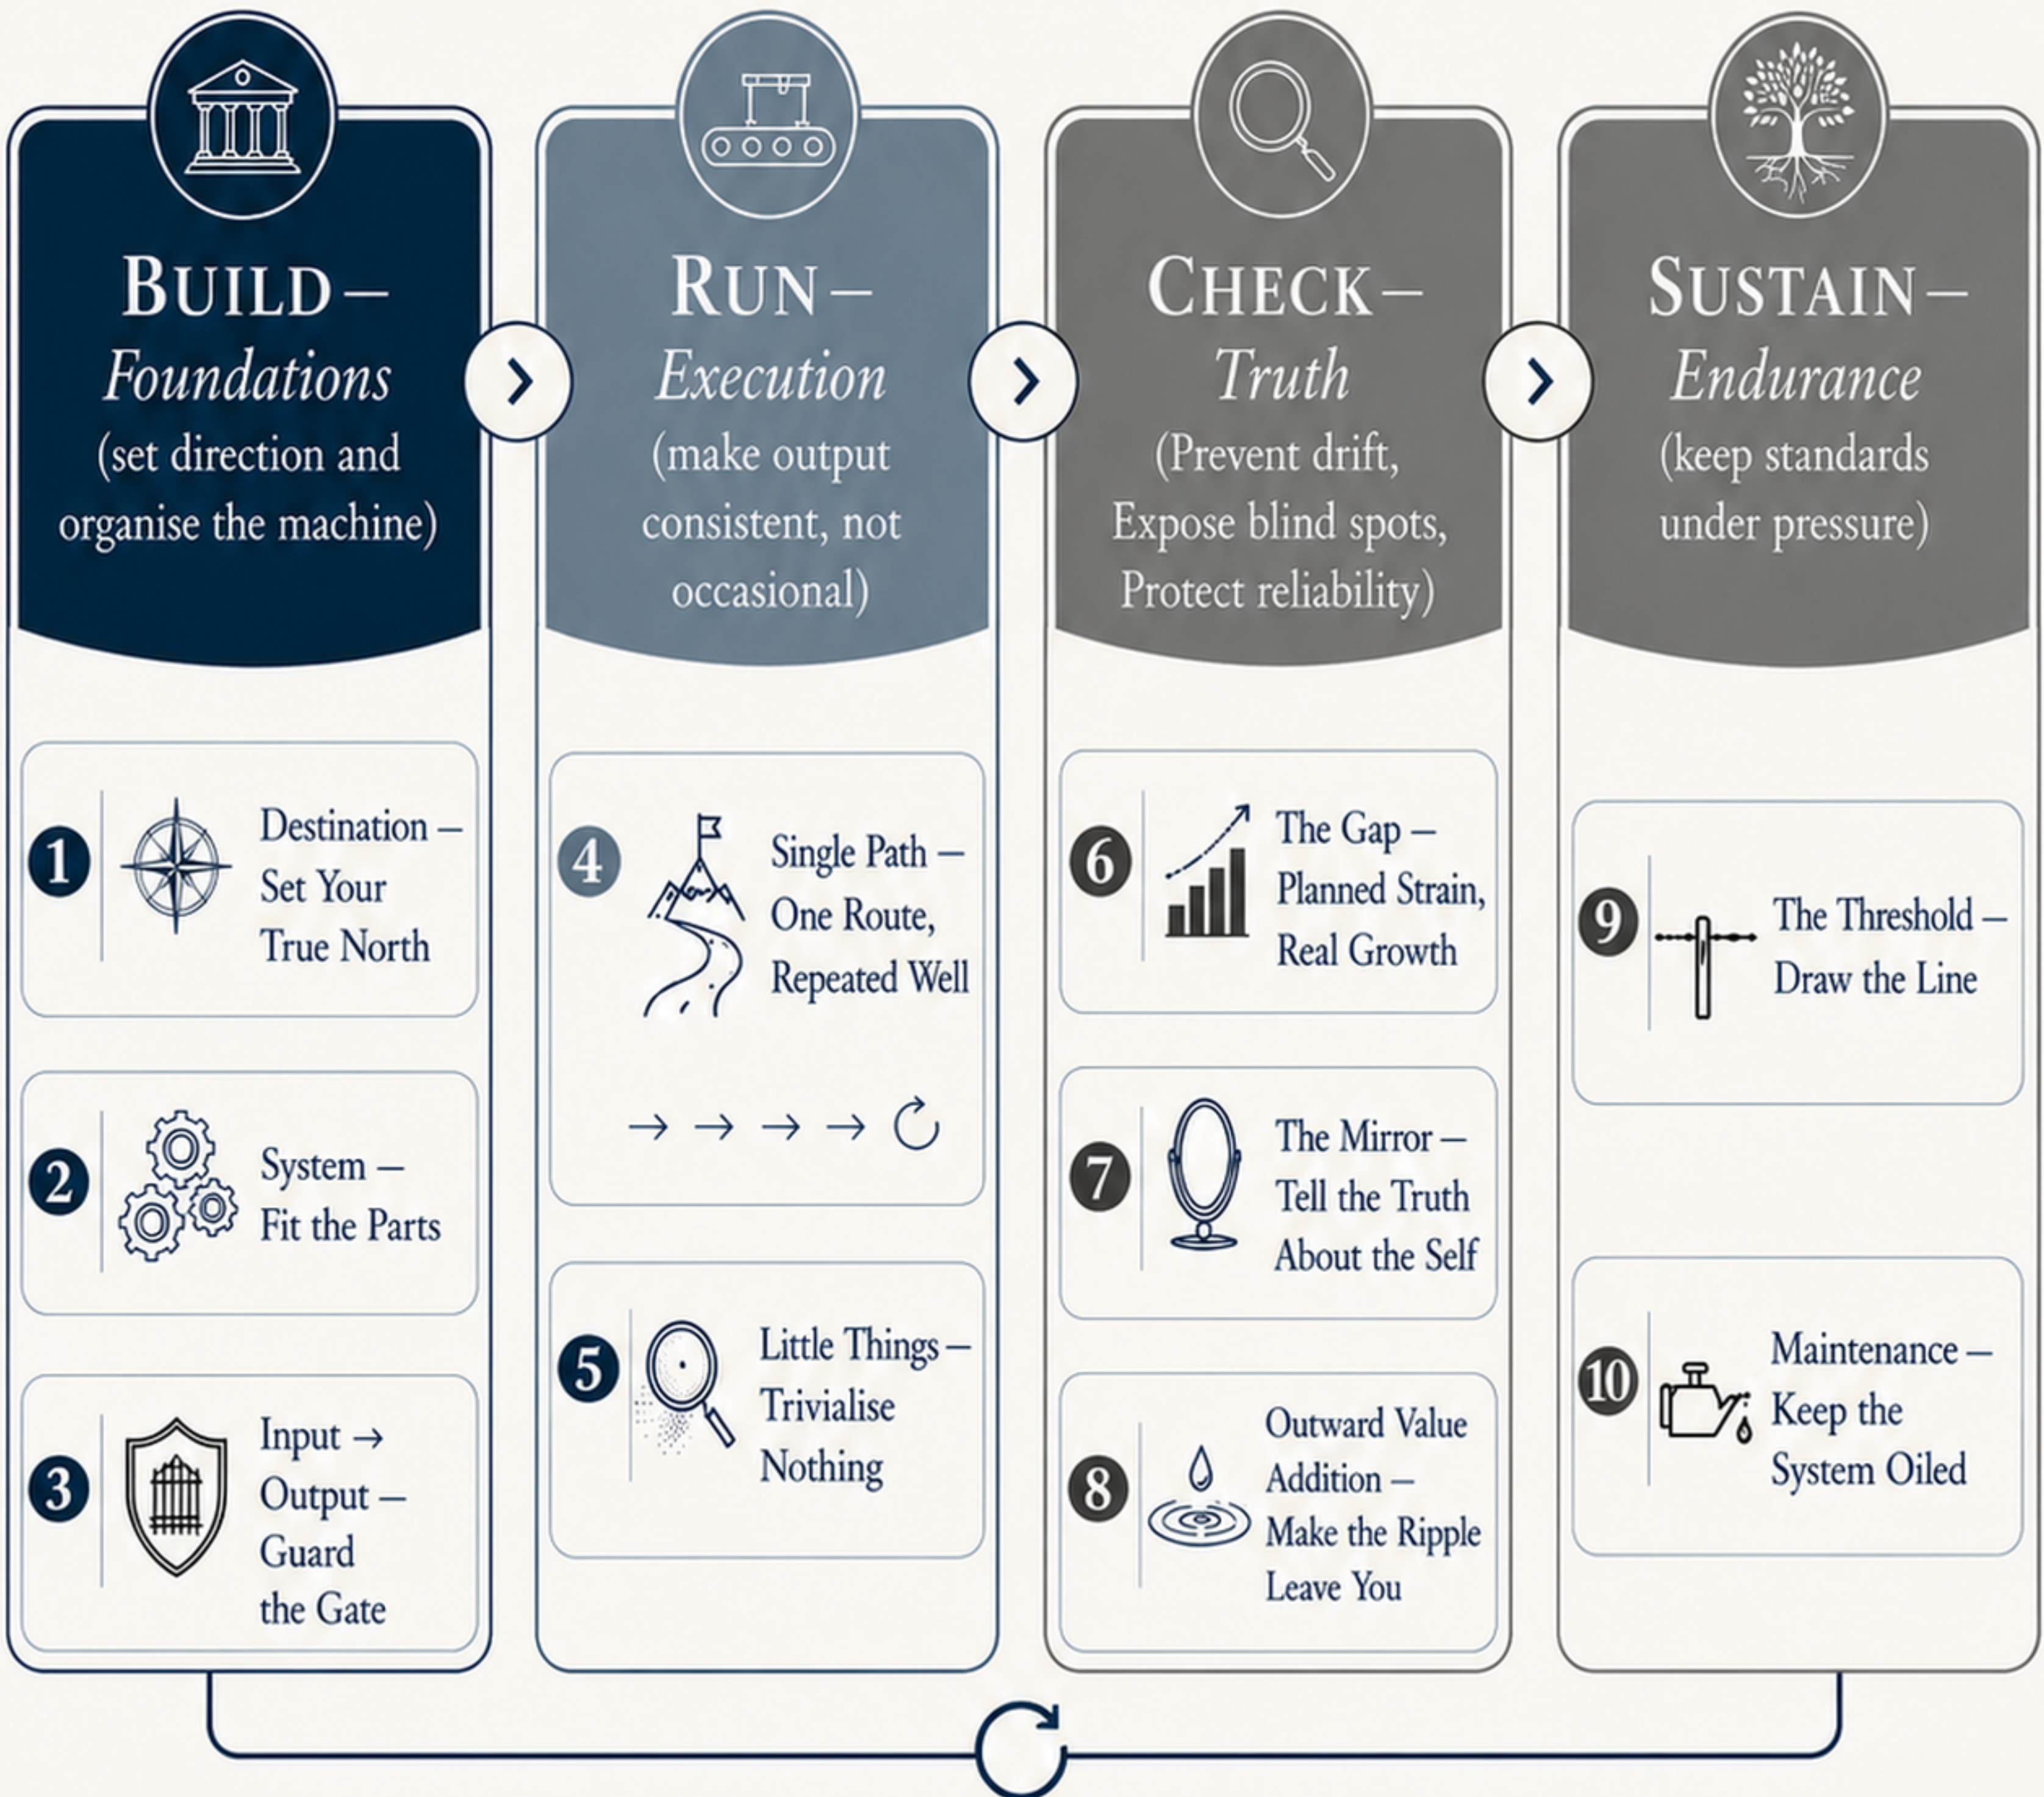

# QUICK START—*The Factory Operating System*

## THE 10 SECRETS (AT A GLANCE)

These ten disciplines install your self-leadership factory — not by intensity, but by structure.

### START HERE

My next important event is . The process that must carry it is .

BUILD WITH INTENTION. RUN WITH DISCIPLINE. CHECK WITH HONESTY. SUSTAIN WITH WISDOM.